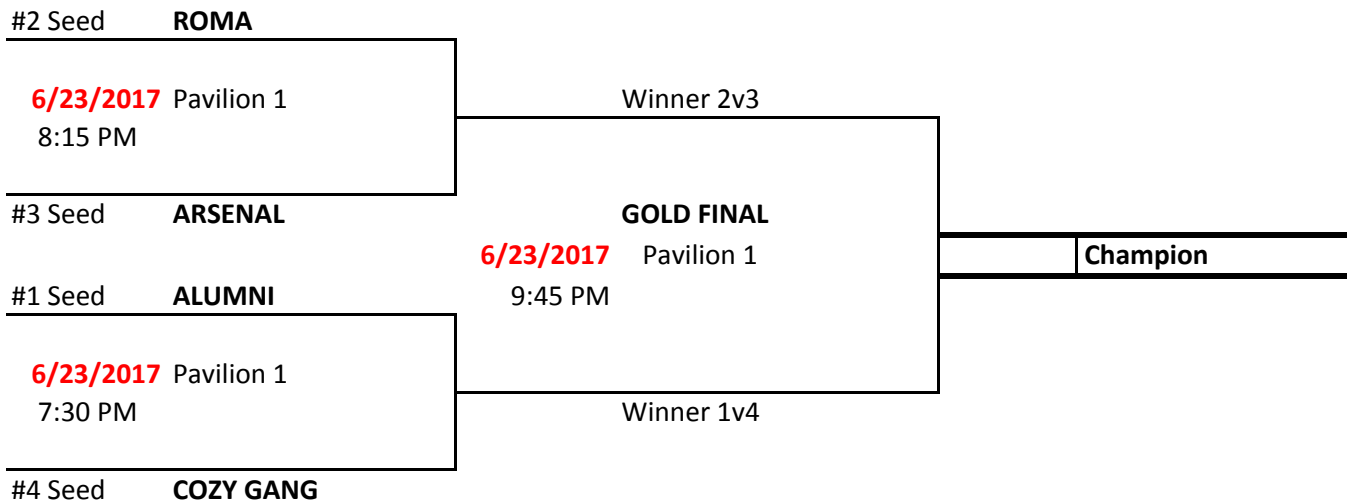

FRIDAY FINALS

GOLD

SILVER

Semifinals and Finals are played on the same night!

All players must be rostered to a team to be eligible for play-offs!

All players must show ID before they can participate in play-offs!