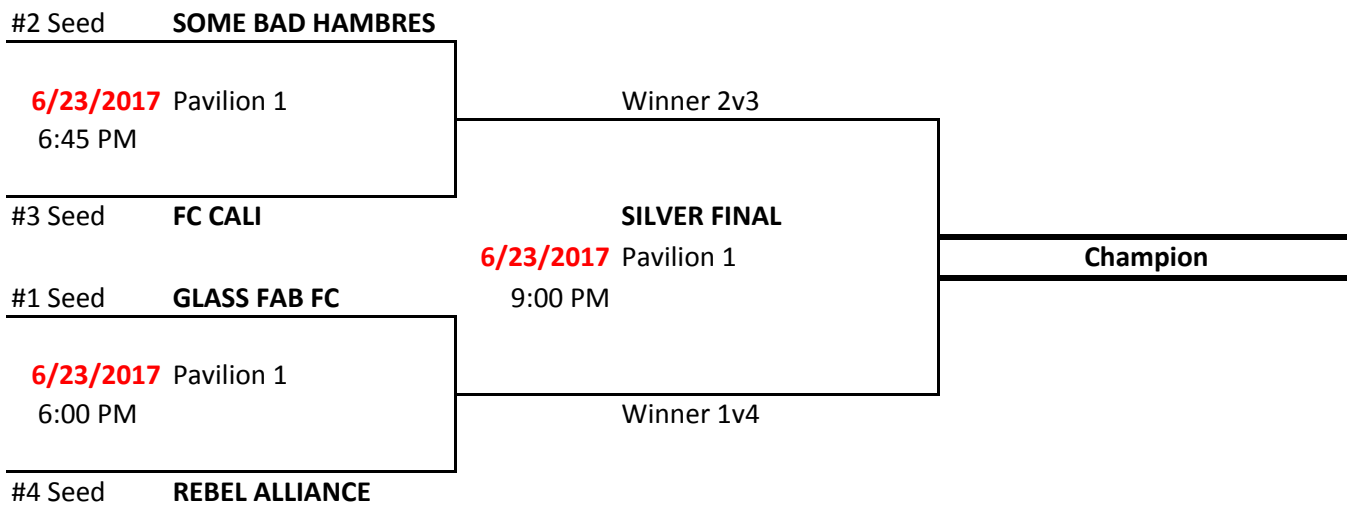

FRIDAY FINALS

GOLD

SILVER

Semifinals and Finals are played on the same night!

All players must be rostered to a team to be eligible for play-offs!

All players must show ID before they can participate in play-offs!